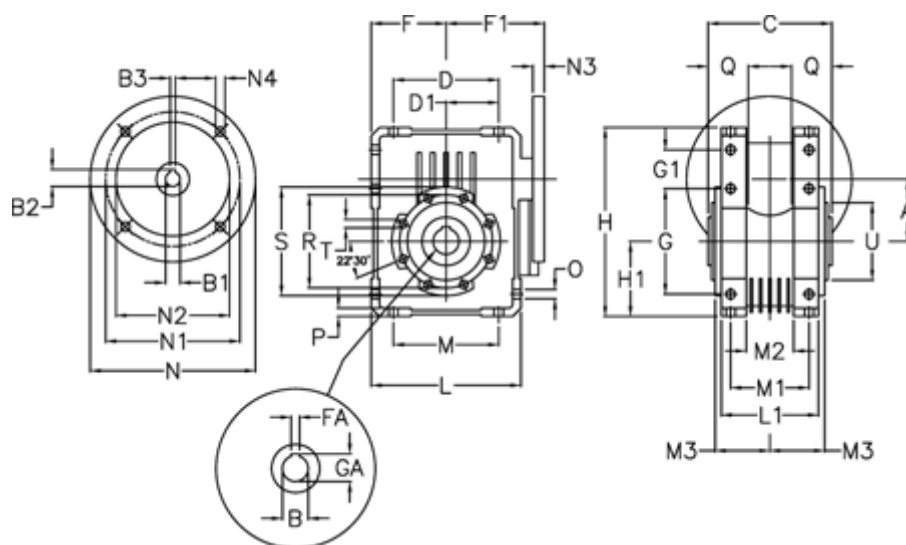

Article number: 392207501574636

Description: Worm Gear with Torque Limiter
W75 L2-U-15-P112B14

Measures

A = 75	F = 87	L = 174	N2 = 110	T = M8x14
B = 30	F1 = 120	L1 = 104	N3 = 10	U = 90
B1 E7 = 28	FA = 8	M = 126	N4 = 8.5	
B2 = 31.3	G = 126	M1 = 82	O = 10.5	
B3 H9 = 8	G1 = 46.5	M2 = 44	P = 9	
C = 127	GA = 33.3	M3 = 58.5	Q = 40	
D = 109.5	H = 220.5	N = 160	R = 110	
D1 = 46.5	H1 = 87	N1 = 130	S = 125	